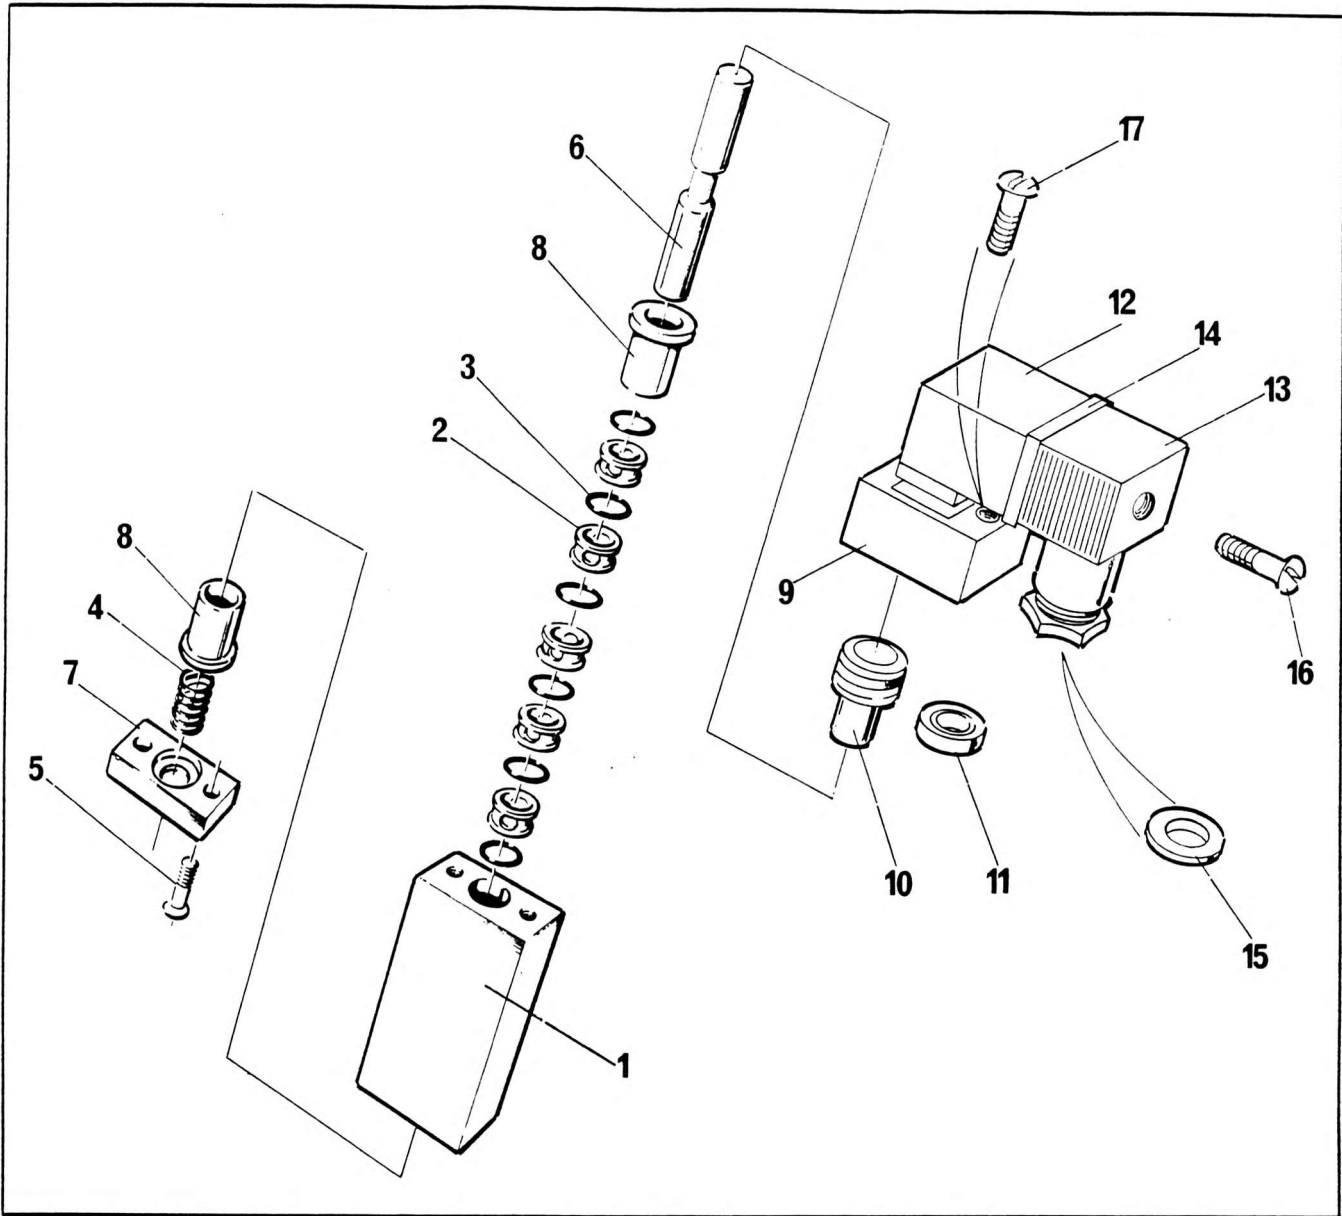

VALVE 3/2 DIRECTIONAL CONTROL

NO.	PART NO.	QTY.	DESCRIPTION	NO.	PART NO.	QTY.	DESCRIPTION
-	7-926-990479	1	Complete Assembly	16	9-926-107880	1	Screw
*	9-926-107876	1	Repair Kit	17	8774761	2	Screw
1	9-926-107878	1	Body Assy				
2	8780684	5	Shell				
3 *	8780694	6	'O' Ring				
4 *	8780685	1	Spring				
5	8780695	2	Screw				
6	8780687	1	Spool				
7	9-926-107881	1	Spring Housing				
8	8780700	2	Bush				
9	9-926-107879	1	Housing Assy				
10	9-926-107817	1	Piston				
11	9-926-107818	1	U Cup				
12	9-926-107812	1	Solenoid Assy				
13	9-926-107884	1	Cable Plug				
14	9-926-107877	1	Seal				
15	9-926-107882	2	'O' Ring				